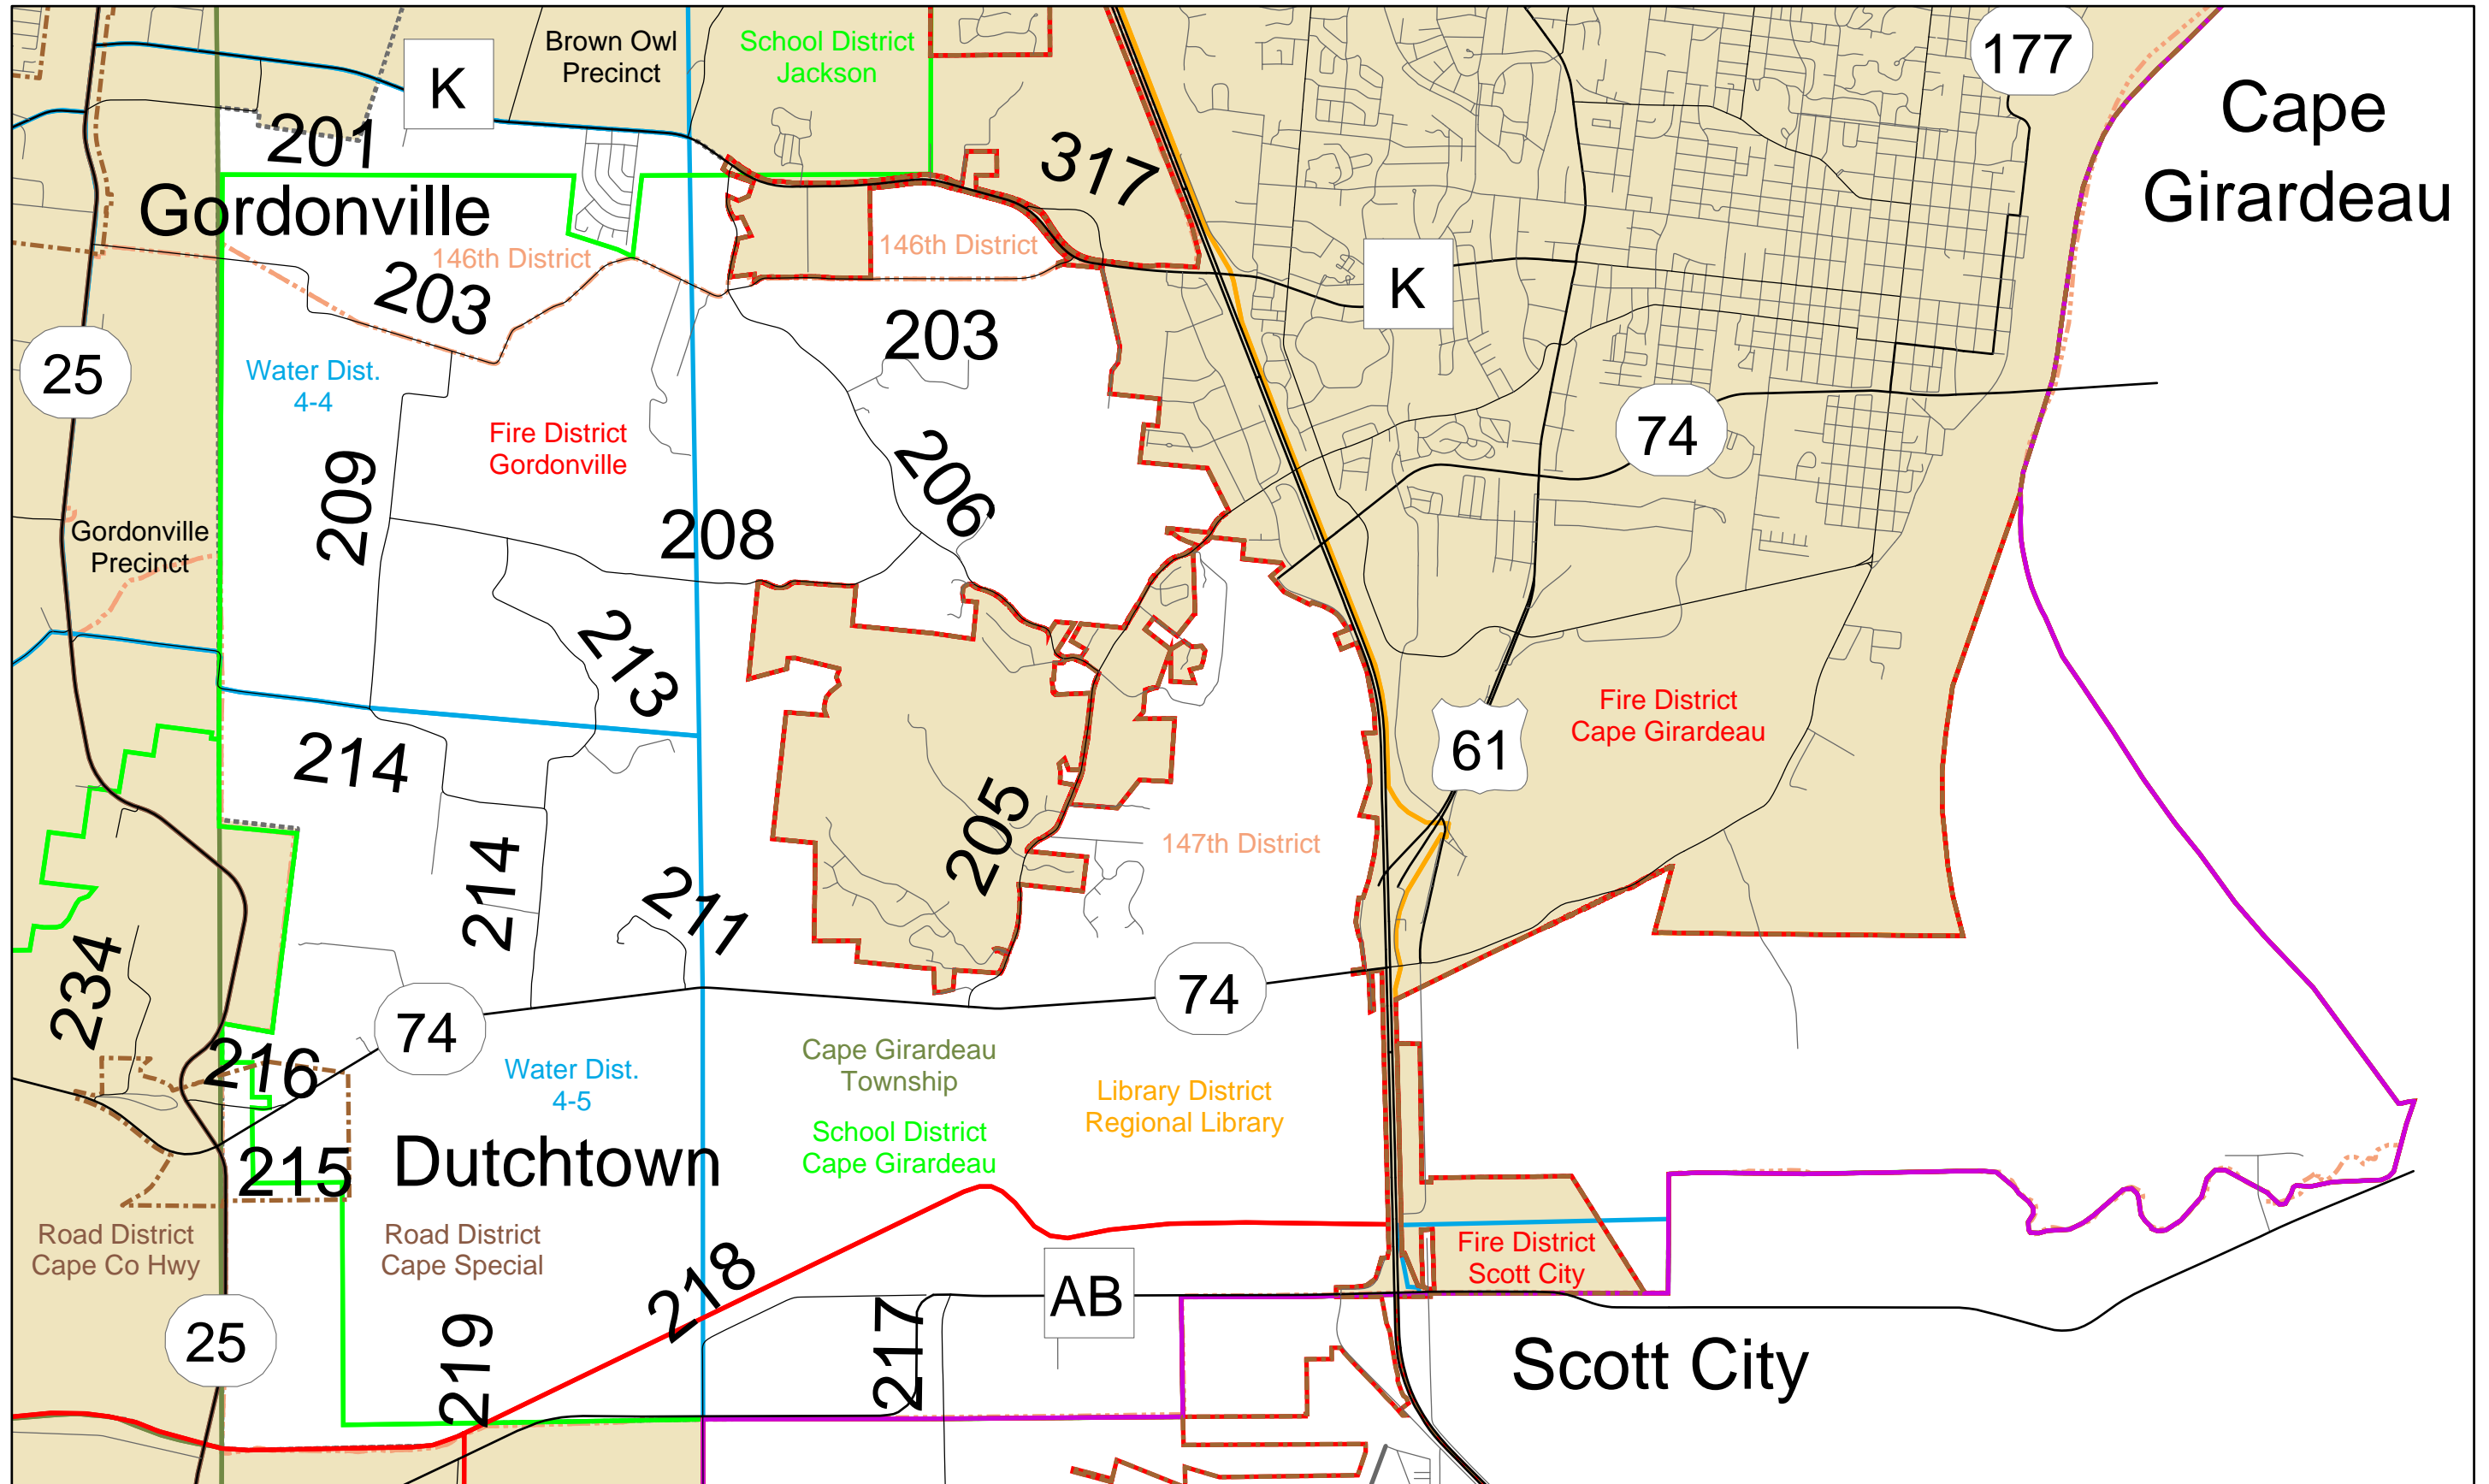

CAMPSTER - PECAN GROVE

School District Delta - Out County
Delta Precinct