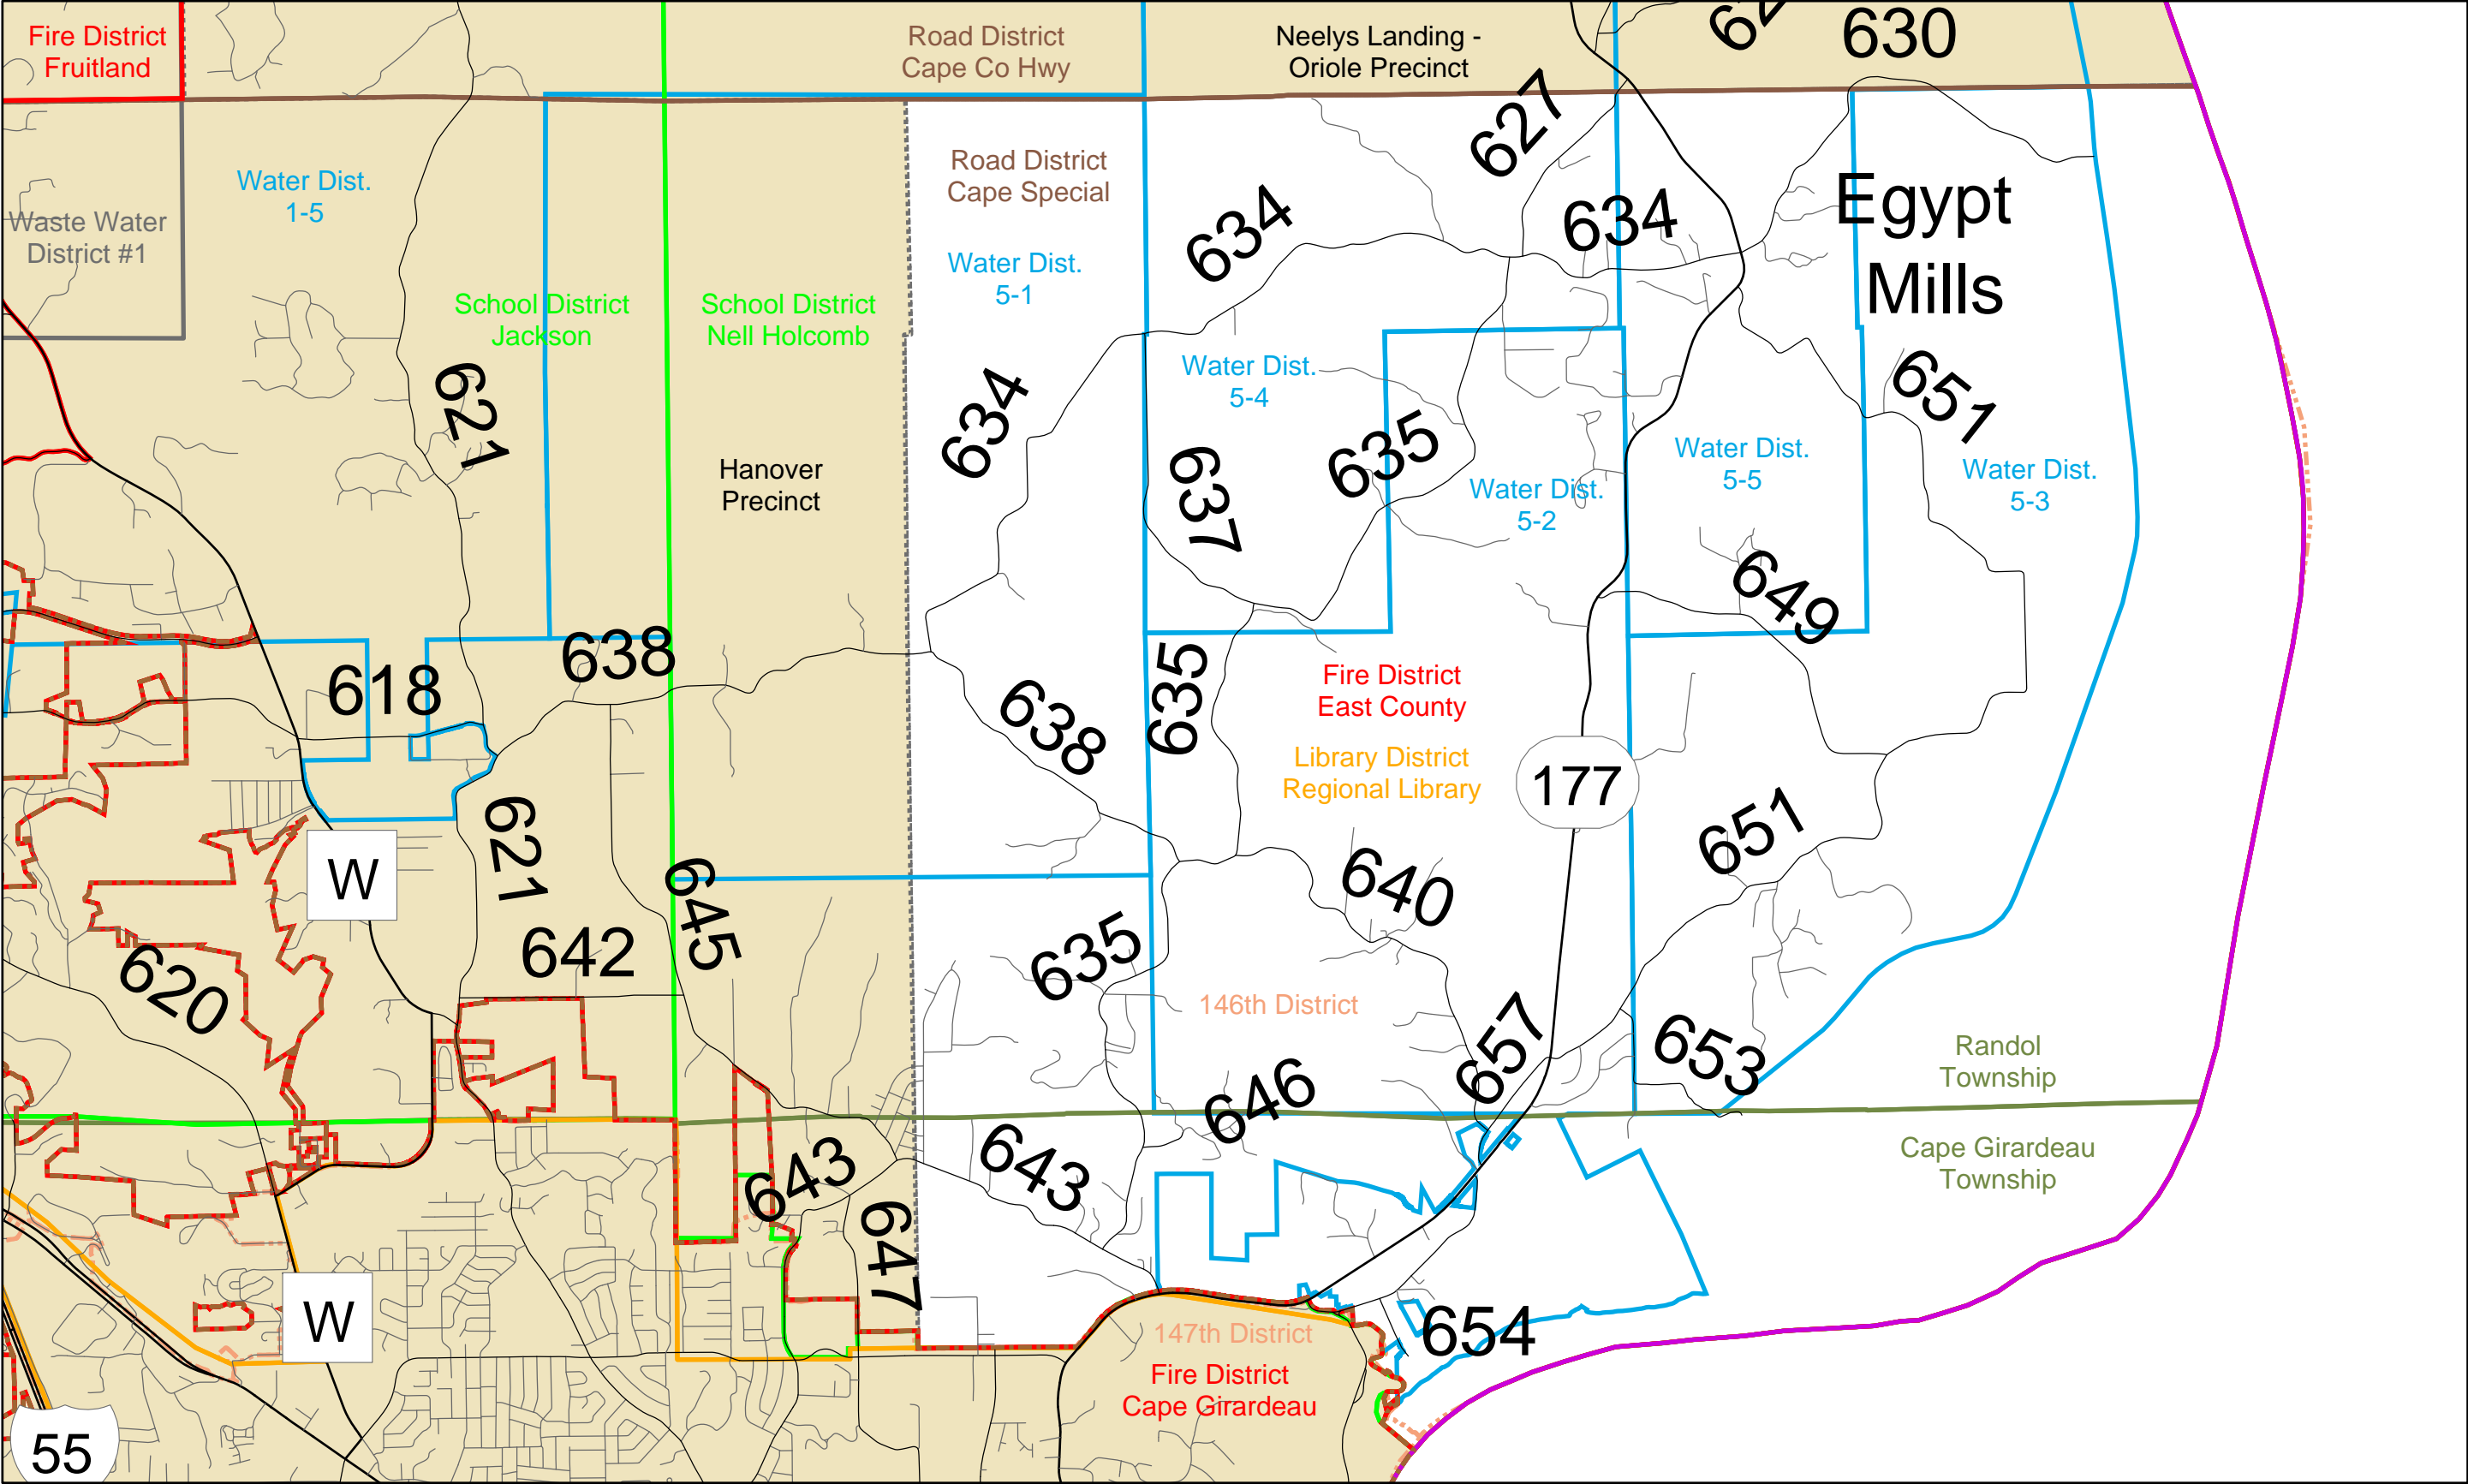

NELL HOLCOMB

School District
Cape Girardeau