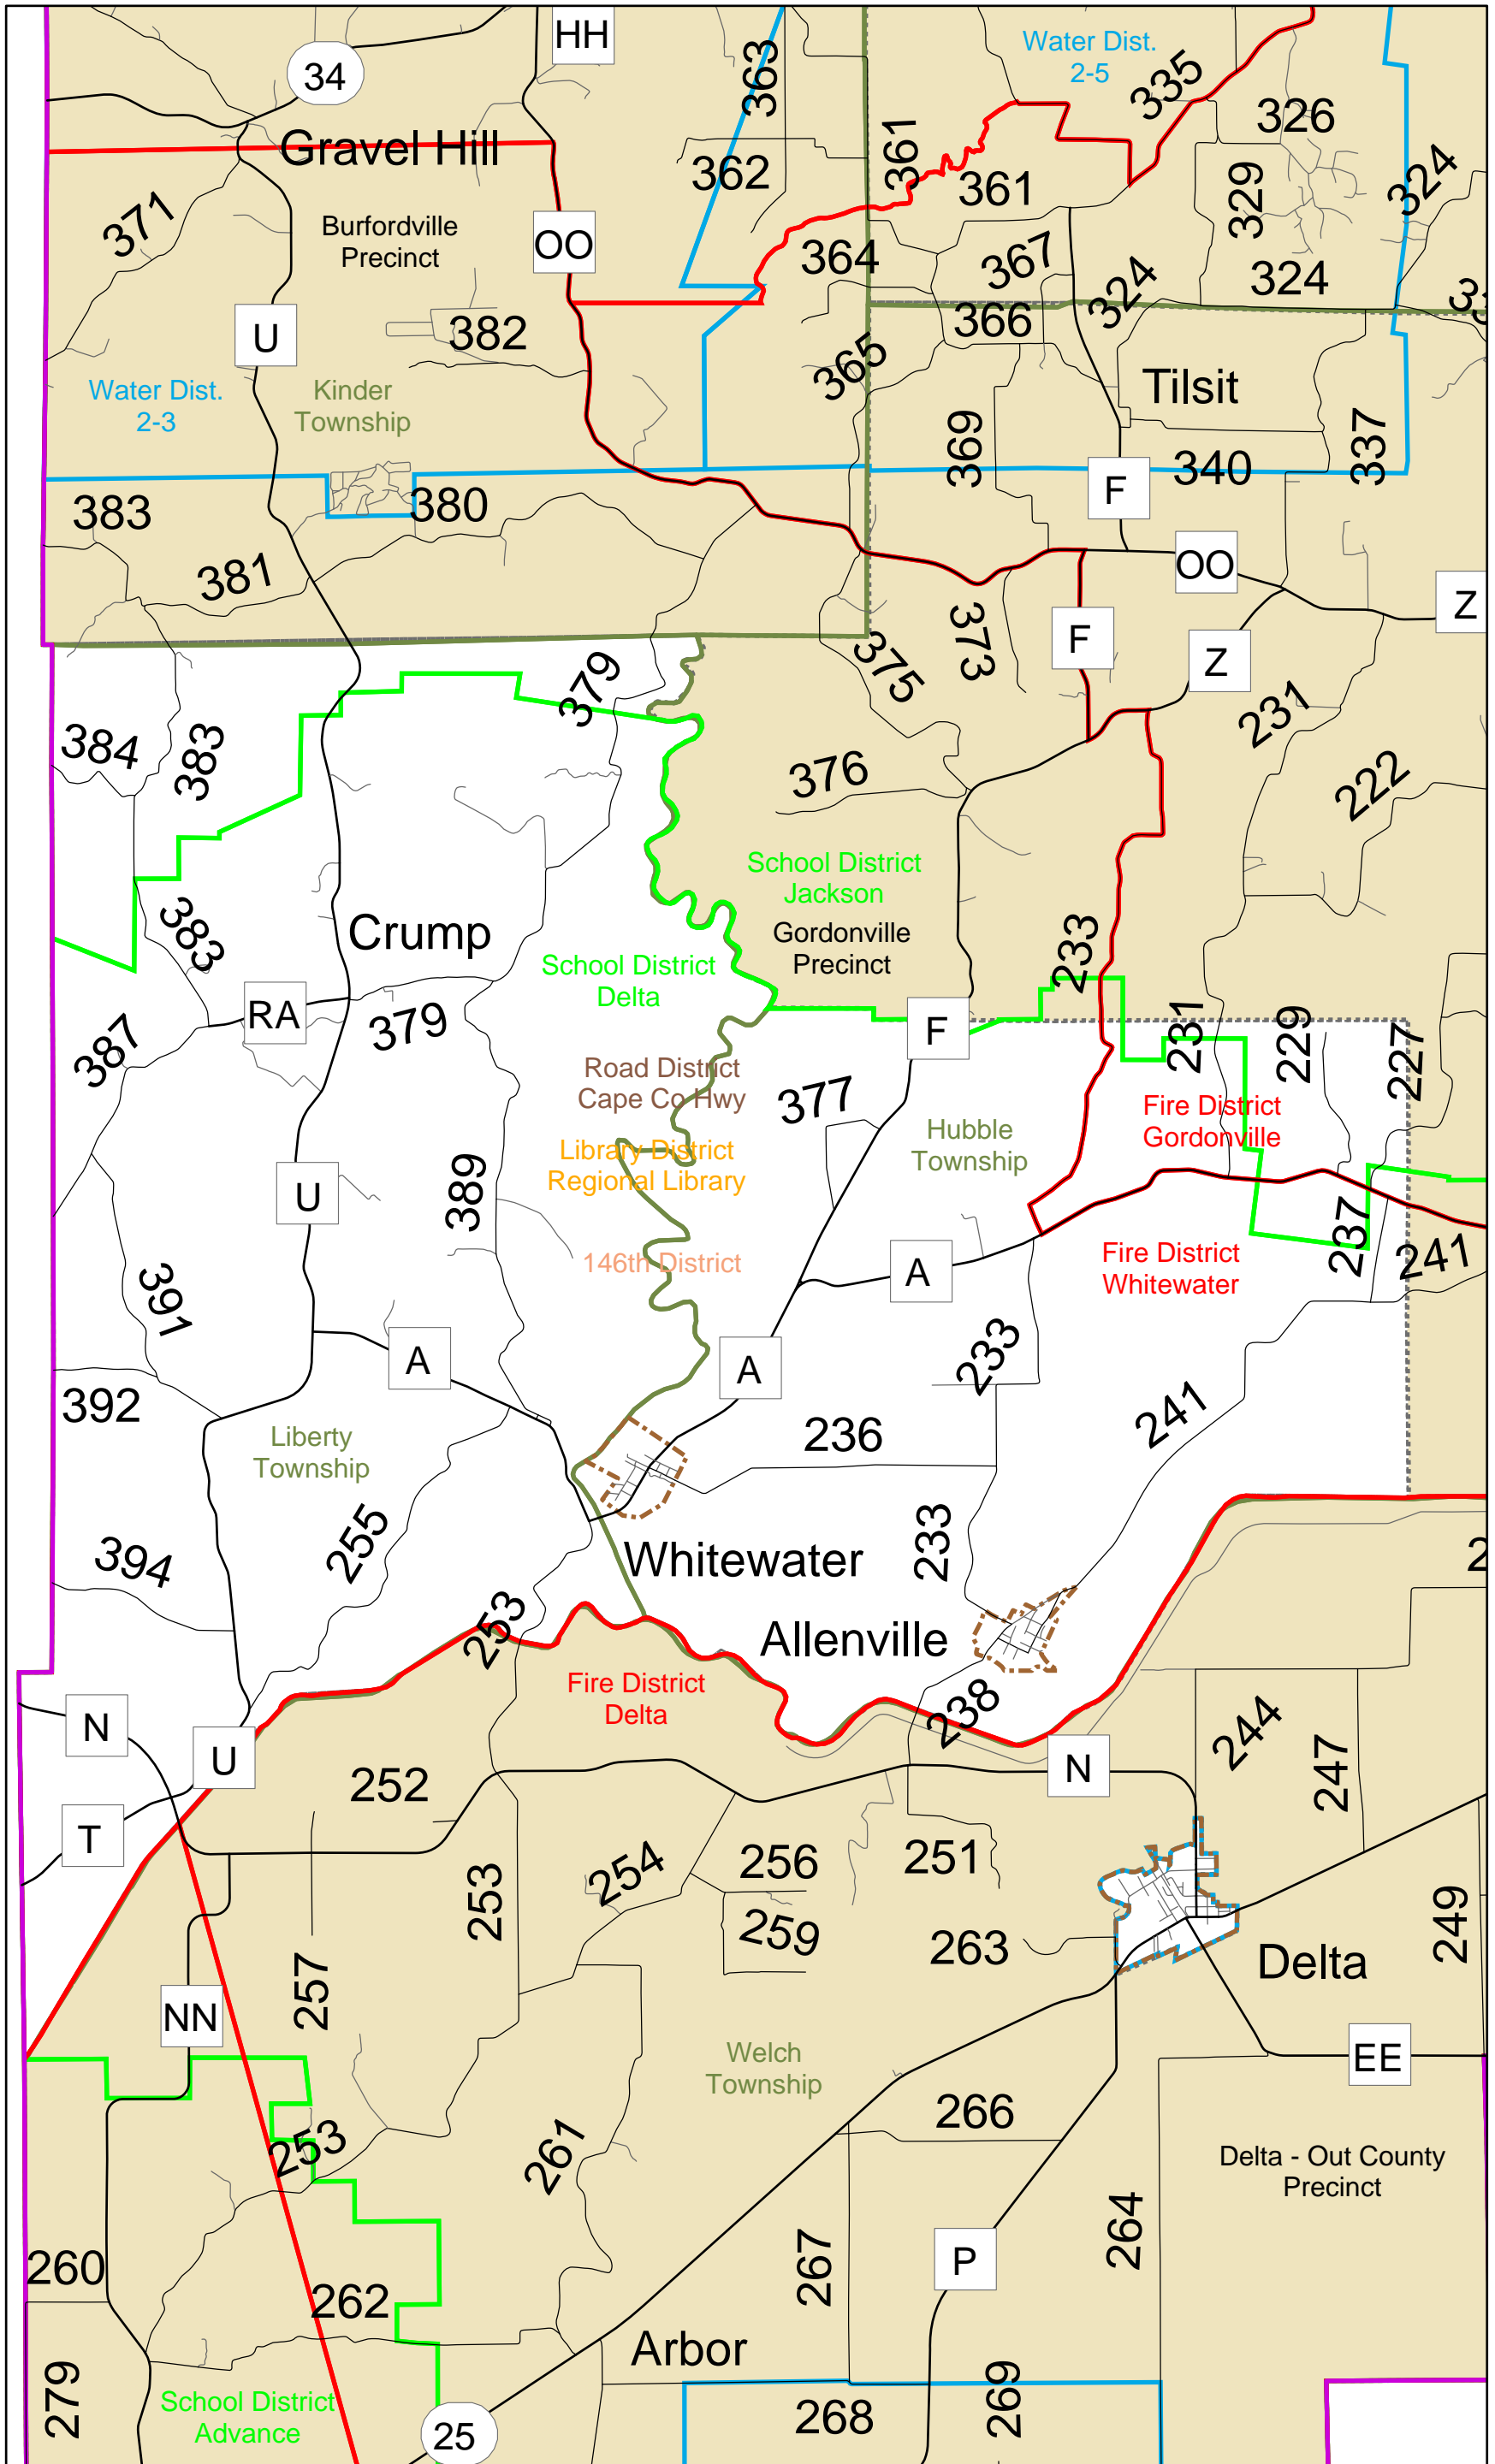

# WHITEWATER

Byrd  
Township

Water Dist.  
Stoddard Co.  
PWS #2